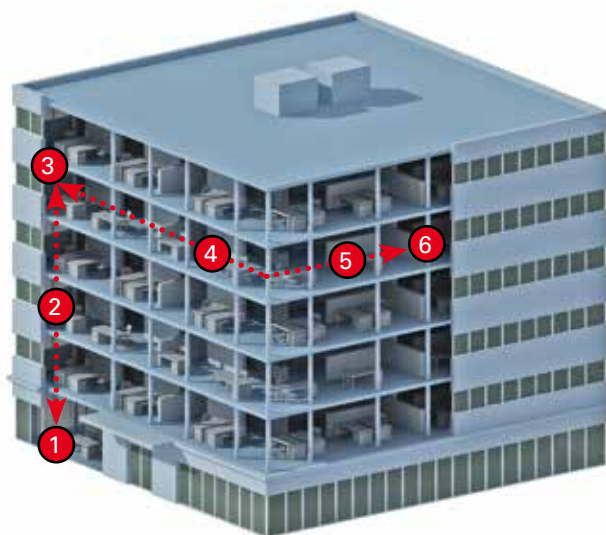

Quickreference: Cat.6 / Class E shielded

Horizontal floor cabling subsystem
with shielded twisted pair technology

Version: September 2015

Convincing cabling solutions

SYSTEM OVERVIEW

The shielded Cat.6 / Class E product line is intended for generic cabling systems for applications up to 1 GBit/s with increased requirements and improved protection against external disturbances (EMC). It is best suited for large-sized installations with moderate data volume and for PoE application.

- 1: Building distributor
- 2: Backbone cabling
- 3: Floor distributor
- 4: Horizontal cabling
- 5: Consolidation Point
- 6: Terminal outlet

Cabling Structure	Generic cabling system with up to 4 connectors
Channel Performance	Class E acc. ISO/IEC 11801 / EN 50173
PL Performance	Class E acc. ISO/IEC 11801 / EN 50173
Connectivity	RJ45 Cat.6 /s acc. IEC 60603-7-5