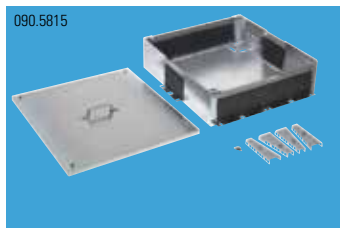

R450650

Module Holder RJ45 / E-2000™-Compact / SC-RJ / Universal Adapter, white

R307832

INTERbox 6xRJ45, empty

R307818

Raised Floor Box, metal, 179.5x550x580 mm

R512692

Module compatibility reference: