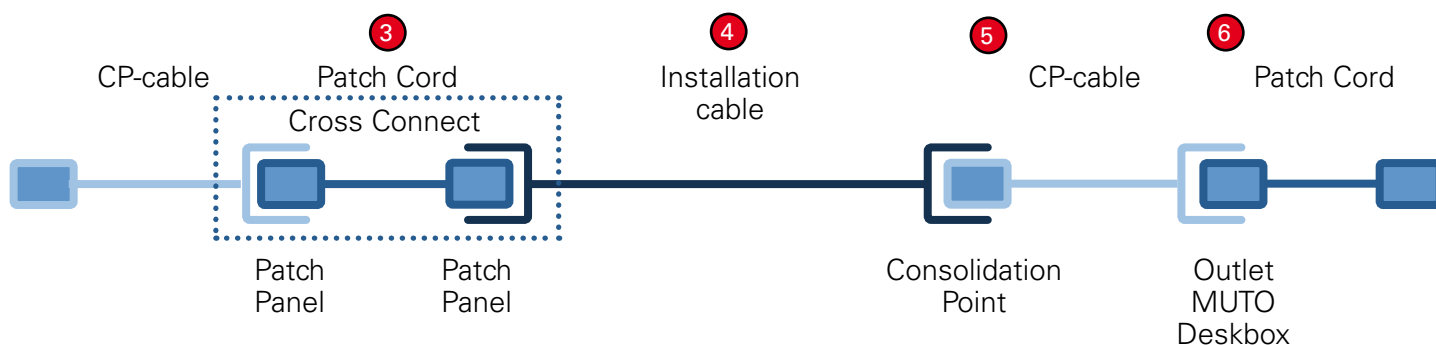

Quickreference: Cat.6 / Class E shielded

Horizontal floor cabling subsystem
with shielded twisted pair technology

Version: September 2015

Convincing cabling solutions

SYSTEM OVERVIEW

The shielded Cat.6 / Class E product line is intended for generic cabling systems for applications up to 1 GBit/s with increased requirements and improved protection against external disturbances (EMC). It is best suited for large-sized installations with moderate data volume and for PoE application.

- 1: Building distributor
- 2: Backbone cabling
- 3: Floor distributor
- 4: Horizontal cabling
- 5: Consolidation Point
- 6: Terminal outlet

Cabling Structure	Generic cabling system with up to 4 connectors
Channel Performance	Class E acc. ISO/IEC 11801 / EN 50173
PL Performance	Class E acc. ISO/IEC 11801 / EN 50173
Connectivity	RJ45 Cat.6 /s acc. IEC 60603-7-5