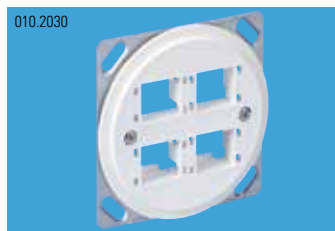

DM Outlet Ø-62.5, 4x1-Port,

▲ **R305012**   **pure white**